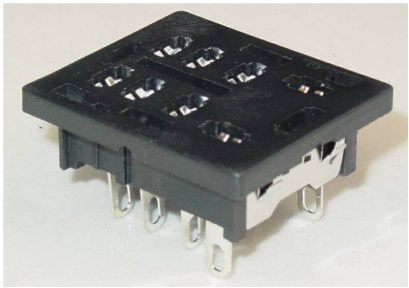

Solving Your Relay Requirements Since 1922

Amperite Co.

(800) 752-2329

www.Amperite.com

RS-21 - Series

Sockets

8-Pin Spade Terminal Snap-in Panel Mount

Applications (Relay Series)

MP2 (1C) - MP2 (2C)

Outline Dimensions

Outline Dimensions RS-21 Relay Socket